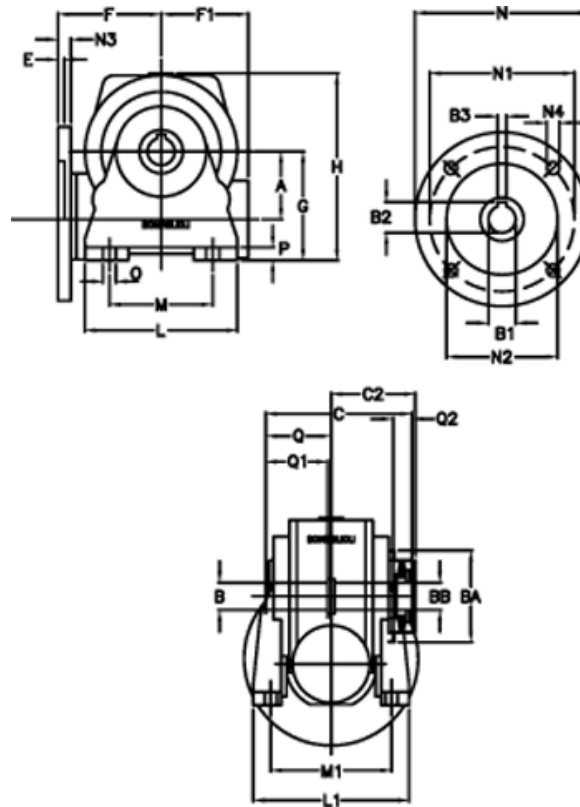

Data Sheet

Article number: 390204901072316

Description: Worm Gear with Torque Limiter
VF 49-L1-N-10 P63B14

Measures

a = 49.50	C2 = 63,5	L1 = 124	O = 8.5
B = 25	Description = VF 49N-xx-63B14	m = 63	P = 12
B1 E7 = 11	E = 3.0	M1 = 98.5	Q = 51.0
B2 = 12.8	F = 70	N = 90	Q1 = 41
B3 H9 = 4	F1 = 63	N1 = 75	Q2 = 15
BA = 63	g = 82	N2 = 60	
BB H7 = 14	H = 138.0	N3 = 7.0	
C = 105	L = 110	N4 = 6	